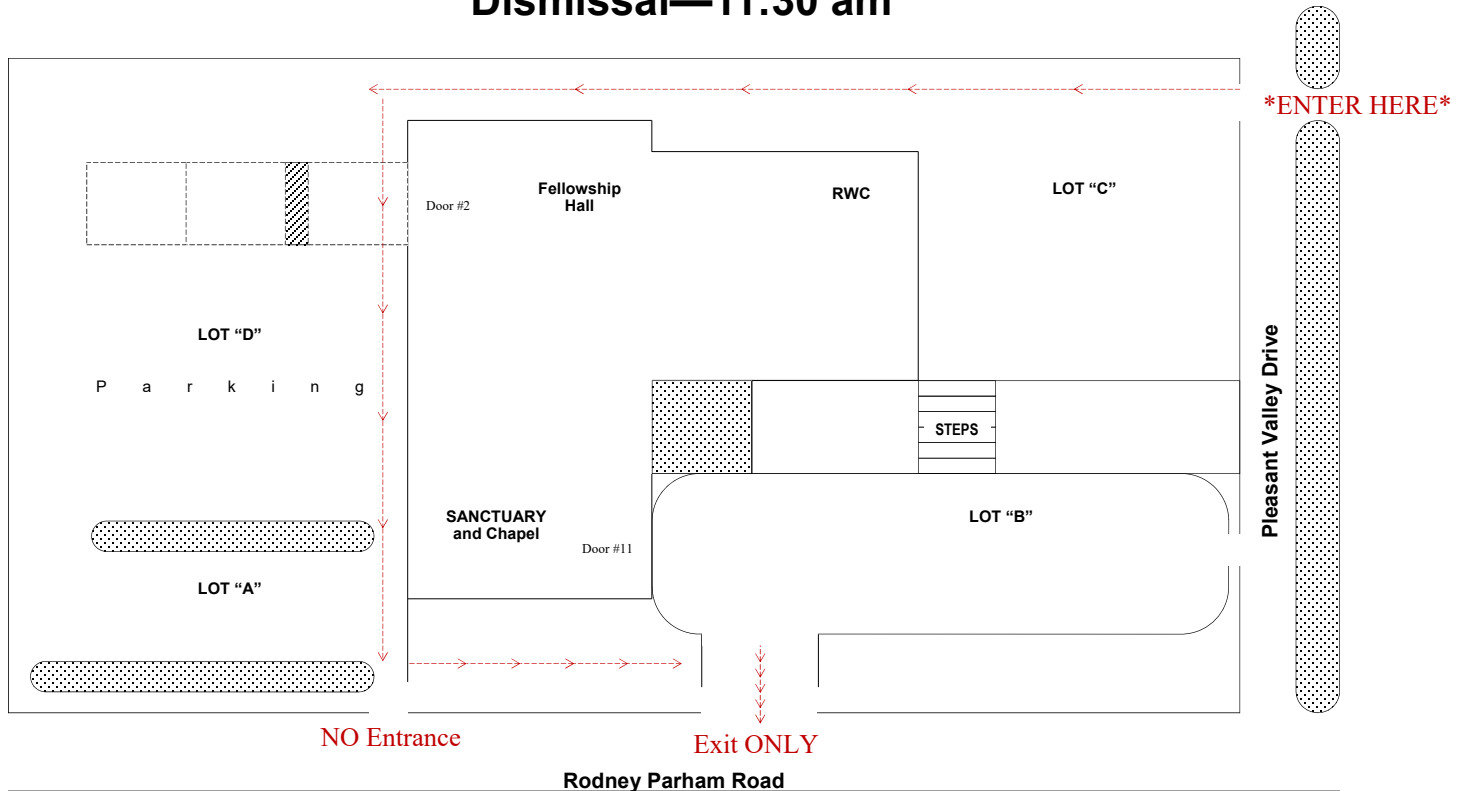

## Drop-Off Instructions

To enter the drop-off line, pull into the parking lot from Pleasant Valley Drive and drive around the back of the building making a left at the corner of the building. You will pull around to the front entrance of FBLR that faces Rodney Parham Road.

## Dismissal Instructions

To enter the pick up line, pull into the parking lot from Pleasant Valley Drive and drive around the back of the building making a left at the corner of the building. You will pull around to the front entrance of FBLR that faces Rodney Parham Road.