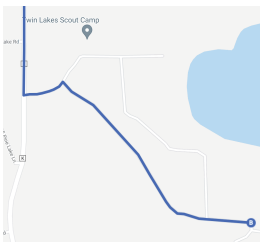

“Without direction  
the people perish”  
Proverbs 29:18

Twin Lakes Scout Camp  
N7104 County Rd K,  
Waupaca, WI 54981

Calvary SonRise  
222 Church Ave.  
Oshkosh, WI 54901

Calvary Chapel Youth Conference 2021  
Aug 10th-13th  
[link.csoshkosh.com/youthcon](http://link.csoshkosh.com/youthcon)

# Direction from Oshkosh to Twin Lakes Scout Camp

Take **US-45 N** toward Winchester  
Drive 12.2 miles

---

Take **US-10 W/ US-45 W** exit on the **Left**  
toward Stevens Point / New London  
Drive 25 miles

---

Take exit **252** for **WI-22 S / Cty Rd K**  
toward Wild Rose  
Drive .28 miles

---

Turn **Left** onto **WI-22 S / Cty Rd K**  
Drive .7 miles

---

Turn **Left** onto **County Rd K**  
Drive 8.17 miles

---

Turn **Left** into **Twin Lakes Scout Camp**  
Drive 500 feet

---

Turn **Right** towards registration Drive .5 miles

---

Arrive Parking Lot on **Left** accross from  
**registration**