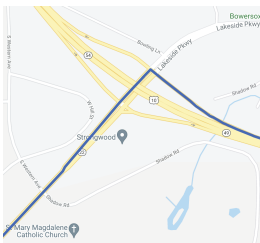

“Without direction  
the people perish”  
Proverbs 29:18

Twin Lakes Scout Camp  
N7104 County Rd K,  
Waupaca, WI 54981

Calvary SonRise  
222 Church Ave.  
Oshkosh, WI 54901

Calvary Chapel Youth Conference 2021  
Aug 10th-13th  
[link.csoshkosh.com/youthcon](http://link.csoshkosh.com/youthcon)

# Direction from Oshkosh to Twin Lakes Scout Camp

Take **US-45 N** toward Winchester  
Drive 12.2 miles

---

Take **US-10 W/ US-45 W** exit on the **Left**  
toward Stevens Point / New London  
Drive 25 miles

---

Take exit **252** for **WI-22 S / Cty Rd K**  
toward Wild Rose  
Drive .28 miles

---

Turn **Left** onto **WI-22 S / Cty Rd K**  
Drive .7 miles

---

Turn **Left** onto **County Rd K**  
Drive 8.17 miles

---

Turn **Left** into **Twin Lakes Scout Camp**  
Drive 500 feet

---

Turn **Right** towards registration Drive .5 miles

---

Arrive Parking Lot on **Left** accross from  
**registration**