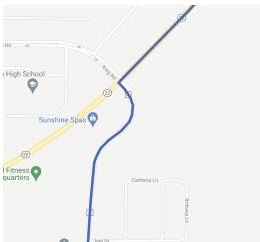

“Without direction  
the people perish”  
Proverbs 29:18

Twin Lakes Scout Camp  
N7104 County Rd K,  
Waupaca, WI 54981

Calvary SonRise  
222 Church Ave.  
Oshkosh, WI 54901

Calvary Chapel Youth Conference 2021  
Aug 10th-13th  
[link.csoshkosh.com/youthcon](http://link.csoshkosh.com/youthcon)

# Direction from Oshkosh to Twin Lakes Scout Camp

Take **US-45 N** toward Winchester  
Drive 12.2 miles

---

Take **US-10 W/ US-45 W** exit on the **Left**  
toward Stevens Point / New London  
Drive 25 miles

---

Take exit **252** for **WI-22 S / Cty Rd K**  
toward Wild Rose  
Drive .28 miles

---

Turn **Left** onto **WI-22 S / Cty Rd K**  
Drive .7 miles

---

Turn **Left** onto **County Rd K**  
Drive 8.17 miles

---

Turn **Left** into **Twin Lakes Scout Camp**  
Drive 500 feet

---

Turn **Right** towards registration Drive .5 miles

---

Arrive Parking Lot on **Left** accross from  
**registration**