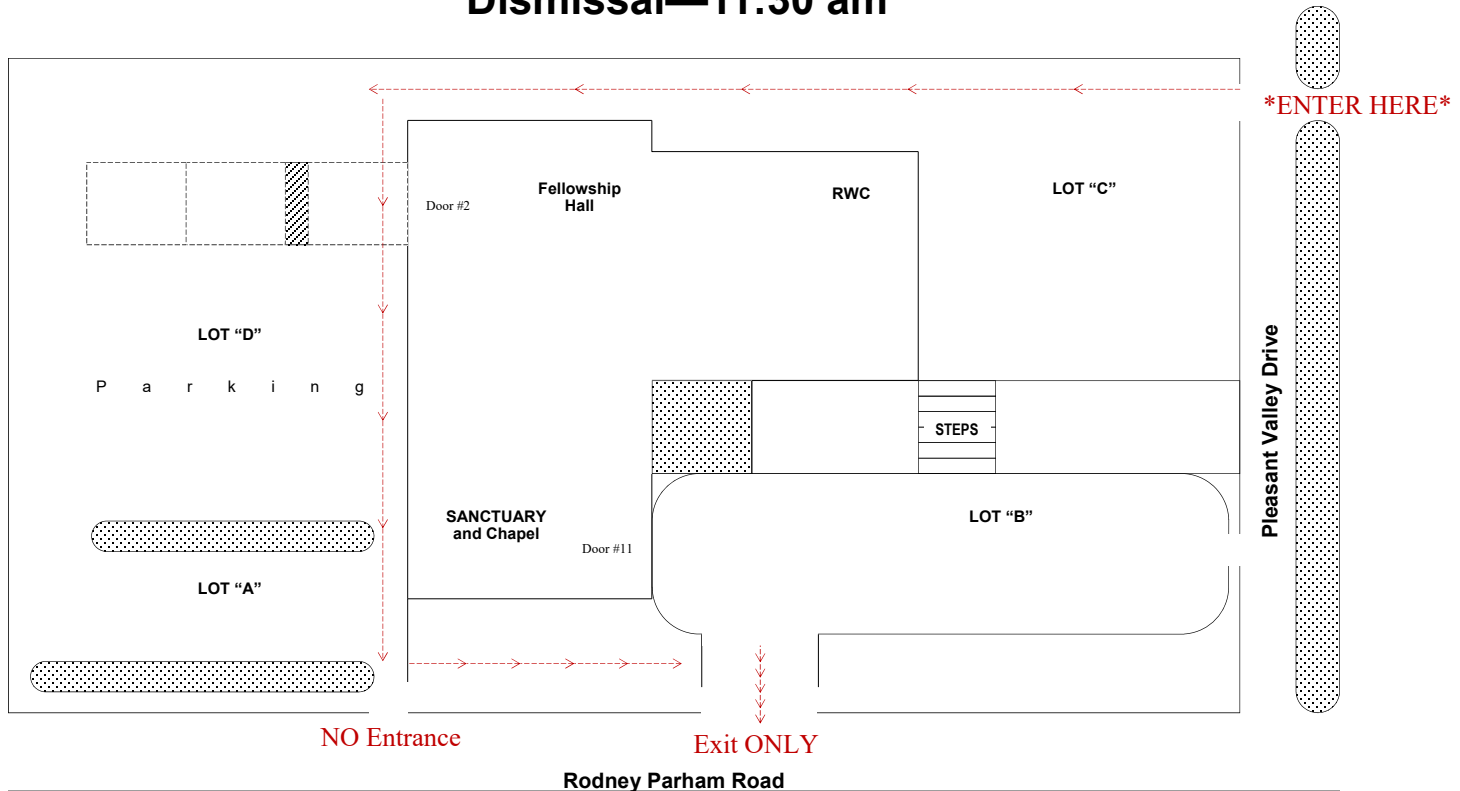

Drop-off—8:45 am
Dismissal—11:30 am

Drop-Off Instructions

To enter the drop-off line, pull into the parking lot from Pleasant Valley Drive and drive around the back of the building making a left at the corner of the building. You will pull around to the front entrance of FBLR that faces Rodney Parham Road.

Dismissal Instructions

To enter the pick up line, pull into the parking lot from Pleasant Valley Drive and drive around the back of the building making a left at the corner of the building. You will pull around to the front entrance of FBLR that faces Rodney Parham Road.